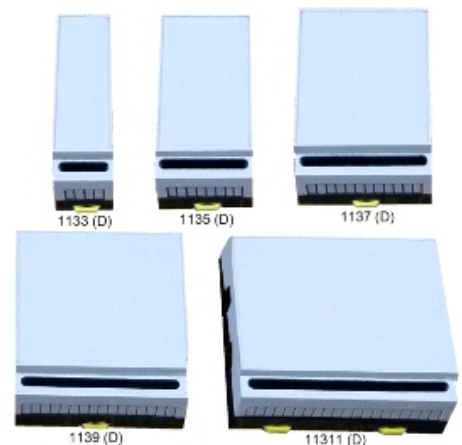

ED-3 (7060) Series 70

SR.NO.	Flap	Enclosure Model	External Dimension WxLxH	Terminals	Pitch	Pitch
1	✓	ED2D – 1133	30x70x110	4+4	5mm	5.08mm
2	✓	ED2D – 1135	50x70x110	8+8	5mm	5.08mm
3	✓	ED2D – 1137	70x70x110	12+12	5mm	5.08mm
4	✓	ED2D – 1139	90x70x110	16+16	5mm	5.08mm
5	✓	ED2D – 11311	110x70x110	20+20	5mm	5.08mm