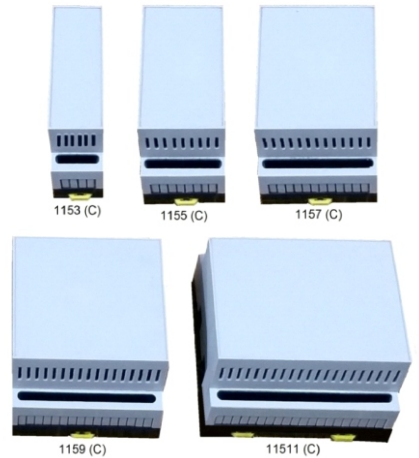

ED-2 (Model C) Series 70

SR.NO.	Flap	Enclosure Model	External Dimension WxLxH	Terminals	Pitch	Pitch
1	✓	ED2C – 1153	30x70x110	4+4	5mm	5.08mm
2	✓	ED2C – 1155	50x70x110	8+8	5mm	5.08mm
3	✓	ED2C – 1157	70x70x110	12+12	5mm	5.08mm
4	✓	ED2C – 1159	90x70x110	16+16	5mm	5.08mm
5	✓	ED2C – 11511	110x70x110	20+20	5mm	5.08mm