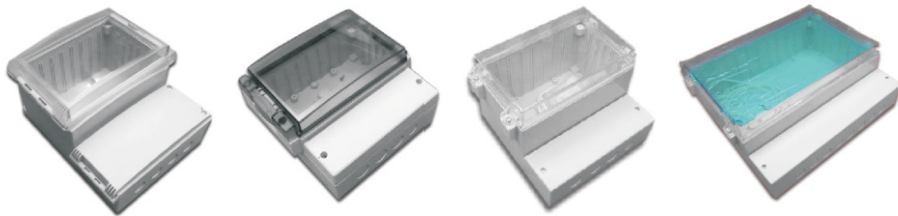

CARD MASTER WALL MOUNTING ENCLOSURES

Sr. No.	Product Code	Size(LxWxH)
1	11-23	295x255x111 mm
2	11-23T	295x255x111 mm
3	11-24	222x185x106 mm
4	11-24T	222x185x106 mm
5	11-25	165x158x121 mm
6	11-25T	165x158x121 mm
7	25/22-3TT	280x219x156mm
8	11-103	218x184x126 mm
9	11-103T	218x184x126 mm

Sr. No.	Product Code	Size(LxWxH)
10	11-193	198x191x120 mm
11	11-193T	198x191x120 mm
12	11-194	320x270x121 mm
13	11-194T	320x270x121 mm
14	11-195	190x173x130 mm
15	11-195T	190x173x130 mm
16	11-196	247x200x115 mm
17	11-196T	247x200x115 mm