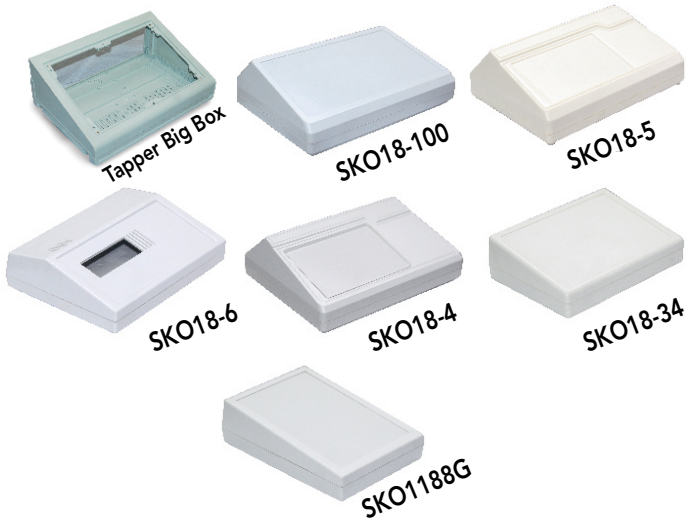

AS = TOP ABS PLASTIC AND BOTTOM ABS PLASTIC

APC = TOP PC TRANSPARENT AND BOTTOM ABS PLASTIC

NOTE- ALUMINUM JUNCTION BOXES ALSO AVAILABLE IN 6-8 SIZES

HINGES TYPE BOX-IP67

SR.NO.	MODEL NO	SIZE
1	SKNH241912AS/APC	240x190x120MM
2	SKNH292012AS/APC	290x200x120MM
3	SKNH303015AS/APC	300x300x150MM
4	SKNH403517AS/APC	400x350x170MM
5	SKNH191410AS/APC	190X140X100MM
6	1.02AS/APC	275X225X105MM
7	1.03AS/APC	280X200X140MM
8	1.04AS/APC	280X280X130MM
9	1.05(A) AS/APC	350X300X146MM
10	1.05(B) AS/APC	350X300X205MM
11	SKNH212010AS/APC	210X200X100MM

- **H- Hinges, AS = Top & Bottom ABS Plastic, APC = Top Transparent Pc & Bottom Abs Plastic**

PLASTIC TABLE TOP

SR.NO.	MODEL NO	SIZE
1	SKO15-32	198X158X62MM
2	SKO15-32H1	198X158X118MM
3	SKO15-32-H2	198X158X155MM
4	SKO15-33	225X198X62MM
5	SKO15-33H1	225X198X118MM
6	SKO15-33H2	225X198X162MM
7	SKO15-34	290X258X72MM
8	SKO15-35	290X258X108MM
9	SKO15-35H1	290X258X150MM

MS TABLE TOP

SR.NO.	MODEL NO	SIZE
1	SKT162295	160X220X95MM
2	SKT162212	160X220X120MM
3	SKT232595	230X250X95MM
4	SKT232512	230X225X120MM
5	SKT323012	320X300C125MM

DESK TOP ENCLOSURES

Sr. No.	Product Code	Size(LxWxH)
1	SKO18-4	272x200x83 mm
2	SKO18-5	188x134x59 mm
3	SKO18-6	177x130x52 mm
4	SKO18-34	188x133x57 mm
5	SKO1188G	134x189x87mm
6	SKO18-100	272x200x83 mm

HAND HELD ENCLOSURES

SKO21-20-G-O,SKO21-20-G-O-BC,
SKO21-20-G-S,SKO21-20-G-S-BC

Sr. No.	Product Code	Size(LxWxH)
1	21-20-G-O	180x100x41 mm
2	21-20-G-O-BC	180x100x41 mm
3	SK21-22	236x130x43 mm
4	SK21-22D	236x130x43 mm
5	SK21-53	209x110x40 mm
6	SK21-53D	209x110x40 mm
7	SK21-24	197x108x69 mm