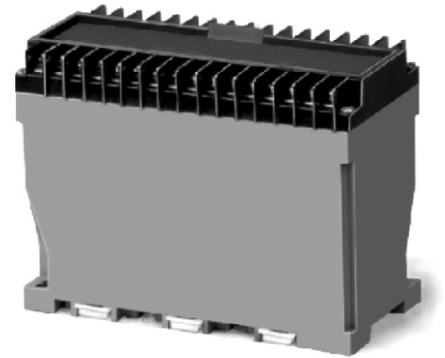

ED-3 (7015) Series 70

SR.NO.	Width Size	Enclosure Model	External Dimension WxLxH	Terminals	Pitch	Optional
1	150	Ed3 - 7015	150x100x70	16+16	9.15mm	Finger Guard