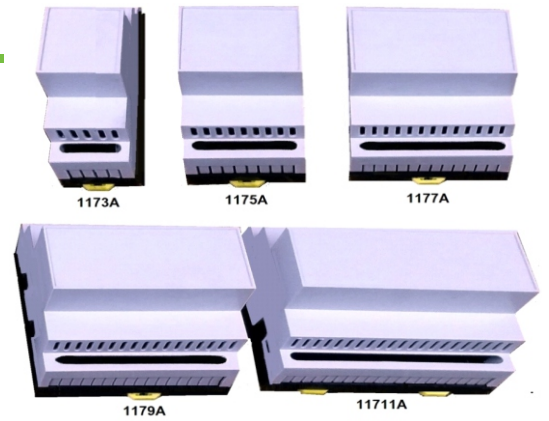

CUSTOMISE ALUMINUM CARRYING CASES ALSO AVAILABLE

ED-2 (Model A) Series 70

SR.NO.	Width Size	Enclosure Model	External Dimension WxLxH	Terminals	Pitch	Pitch
1	30	ED2A – 1173	ED2A – 1173	4+4	5mm	SLOT
2	50	ED2A – 1175	ED2A – 1175	8+8	5mm	SLOT
3	70	ED2A – 1177	ED2A – 1177	12+12	5mm	SLOT
4	90	ED2A – 1179	ED2A – 1179	16+16	5mm	SLOT
5	110	ED2A – 11711	ED2A – 11711	20+20	5mm	SLOT