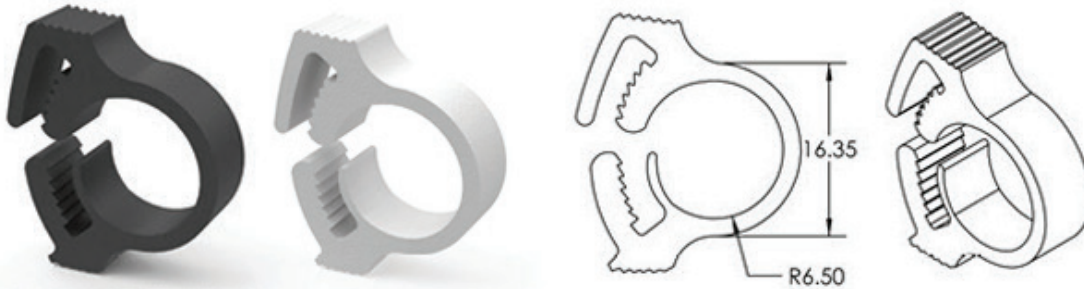

Part code : FCFGSHC001
Part description: Snapper hose clamp S4 10.2
Raw materials: Nylon acetal
Temperature range: -20°C to +80°C
Colour : Natural
Packing 100 Nos
INR Per Pac: Rs. 610

Part code : FCFGCC001
Part description : Cable clamp D =4.0 Steel
Raw material: MS Chrome Plated
Temperature range: -40°C TO +110°C
Colour : Silver
Packing 100Nos **INR Per Pac:** Rs. 1376.00

Part code : FCRMHW044
Part description : M4 X 10 Knurled Screw Knob
Raw material: Screw Ms Zinc Passivation Plastic Body Nylon 6
Temperature range: -40°C TO +110°C
Colour : Black/ Grey/ Light grey
Packing 100Nos **INR Per Pac:** Rs. 3136.00