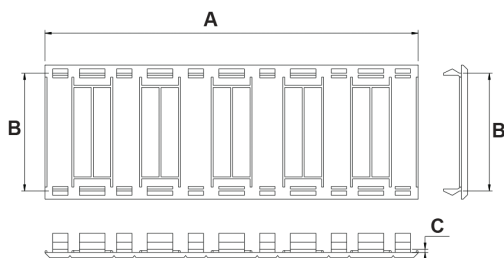

MCB Blanker Suitable for Blank Cut Out in Control Panel and DB Box.

- **Product type** : Single module, 4 module, 5 module, 12 module.
- **Material** : ABS
- **Colour** : Grey RAL 7035.

Part Code	A	B	Sheet Size C	Cut out Size	MRP Per Pcs
	mm	mm	mm		Rs.
FC5WB-146	146	45.5	1.5 to 2	46x142	20.00
FC4B-246	73	45.5	1.5 to 2	46x68	11.00
FC5WB-144	146	43.5	1.5 to 2	44x142	20.00
FC12WB-246	216	45.5	1.5 to 2	46x210	24.00

FC5WB - 146

FC12WB - 216

MCB Blanker Suitable for Blank Cut Out in Control Panel and DB Box.

- **Product type** : Single module
- **Material** : ABS
- **Colour** : Grey RAL 7035.

Part Code	A	B	C	Sheet Size	Cut out Size	MRP Per Pcs
	mm	mm	mm	mm		Rs.
FCIWB-1850	54	18	50	1.5 to 2	50x17	10.00
FCIWB-2560	65	25	60	1.5 to 2	60x24	10.00
FCIWB-1360	65	13	60	1.5 to 2	60x12	10.00