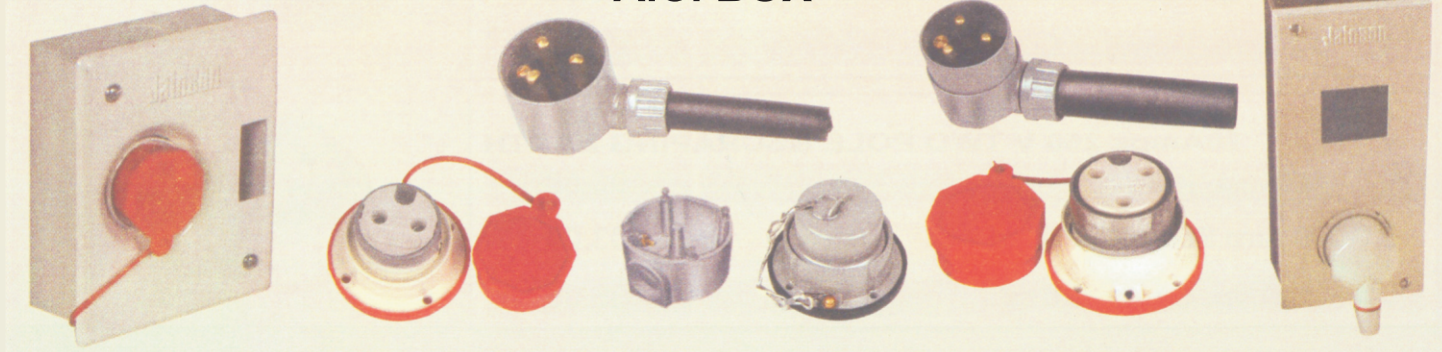

Jainson

**METAL CLAD PLUGS, SOCKETS, CONDUIT BOXS
WITH SCRAPING EARTH CONNECTIONS &
A.C. BOX**

PRICE - LIST EFFECTIVE FROM 1st MAY 2024

Jainson 10 Amps 250 V 2 POLE & SCRAPING EARTH

Sr. No.	DESCRIPTION	UNIT PRICE Rs.
1	10 Amp. Plug	139.00
2	10 Amp. Socket with Cap	149.00
3	10 Amp. Conduit Box	138.00