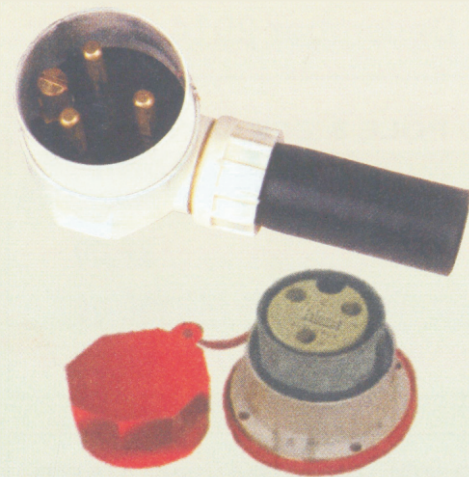

Jainson 30 Amps 440 V 3 POLE & SCRAPING EARTH

1	30 Amp. Plug	414.00
2	30 Amp. Socket with Cap & Chain	422.00
3	30 Amp. Conduit Box	260.00

PRICE - LIST EFFECTIVE FROM 1st MAY 2024

M - TYPE

Jainson 20 Amps 250 V 2 POLE & SCRAPING EARTH

1	20 Amp. Plug	130.00
2	20 Amp. Socket with Cap	145.00
3	20 Amp. Conduit Box	138.00

Jainson 20 Amps 440 V 3 POLE & SCRAPING EARTH

1	20 Amp. Plug	212.00
2	20 Amp. Socket with Cap	224.00
3	20 Amp. Conduit Box	173.00