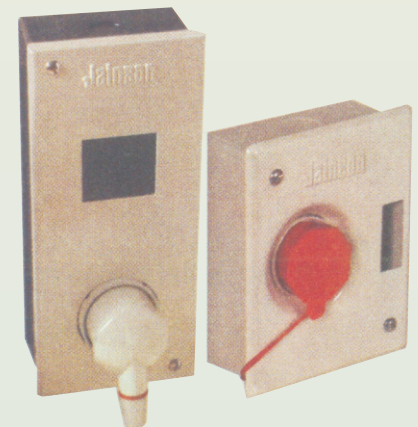

Jain Traders & Manufactures Mumbai - 400 068

- PRICES ARE EXCLUSIVE OF ALL TAXES & DUTIES
- WE RESERVE THE RIGHT TO CHANGE IN THE PRICE LIST
- ALL DISPUTES ARE SUBJECT TO MUMBAI JURISDICTION

Authorised Dealer