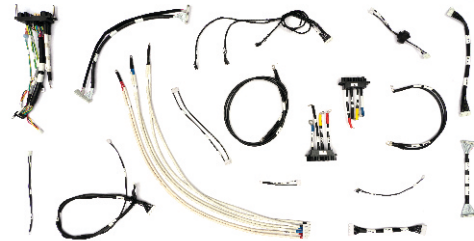

## WIRE HARNESS

### SOME OF ELCOM'S WIRE HARNESS PROJECTS

COFFEE  
VENDING  
MACHINE

UNINTERRUPTIBLE  
POWER SUPPLY  
(UPS)  
APPLICATION

THREE PHASE  
INVERTER  
(INTERNAL &  
EXTERNAL WIRING)