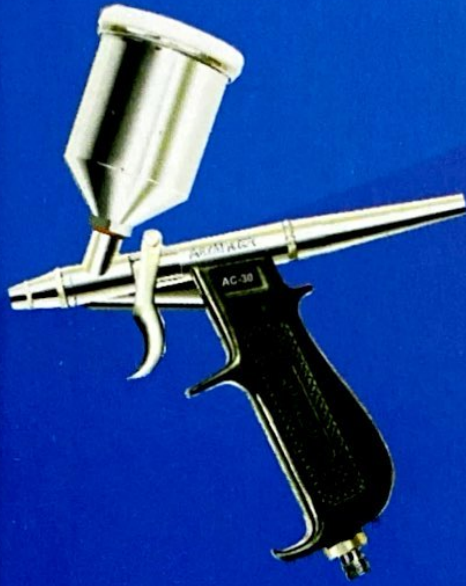

Nozzle: Stainless Steel I.D. 0.3mm

Cup: 7ml

User: Fine and Detailed Commercial Work Artists, Architects,
Modelers, Thermocole, Decorative & Fabric painters.

Medium: Water, Food, Fabric Colours & Inks.

DELUXE-104

Double action, Gravity feed with permanent top colour cup
Long Life Stainless Steel Nozzle with consistent performance.

Nozzle: Stainless Steel I.D. 0.3mm

Cup: 12ml

User: Fine and Detailed Commercial Work Artists, Architects,
Modelers, Thermocole, Decorative & Fabric painters.

Medium: Water, Food, Fabric Colours & Inks.

MINI SPRAY GUN

AC-30

Double action Trigger, Gravity feed with detachable top colour cup with lid
Nozzle: Brass I.D. 0.5mm
Cup: 30ml Stainless Steel
User: Commercial Artists, Architects, Modelers, Thermocole, Decorative & Fabric painters. Best for finishing small & medium articles.
Medium: Water, Food, Fabric Colours, Inks, Duco & Oil Paints.