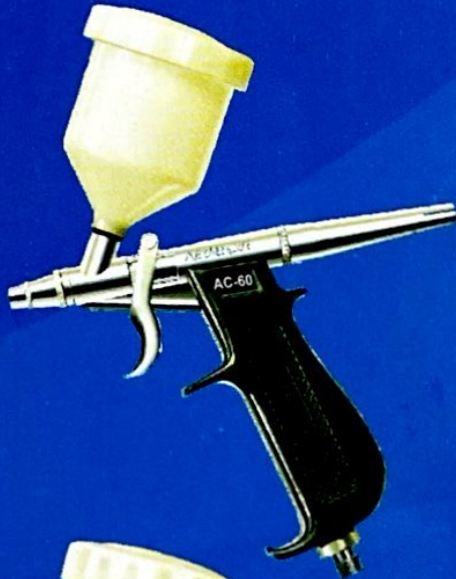

Nozzle: Stainless Steel I.D. 0.3mm

Cup: 7ml

User: Fine and Detailed Commercial Work Artists, Architects,
Modelers, Thermocole, Decorative & Fabric painters.

Medium: Water, Food, Fabric Colours & Inks.

DELUXE-104

Double action, Gravity feed with permanent top colour cup
Long Life Stainless Steel Nozzle with consistent performance.

Nozzle: Stainless Steel I.D. 0.3mm

Cup: 12ml

User: Fine and Detailed Commercial Work Artists, Architects,
Modelers, Thermocole, Decorative & Fabric painters.

Medium: Water, Food, Fabric Colours & Inks.

MINI SPRAY GUN

AC-30

Double action Trigger, Gravity feed with detachable top colour cup with lid
Nozzle: Brass I.D. 0.5mm
Cup: 30ml Stainless Steel
User: Commercial Artists, Architects, Modelers, Thermocole, Decorative & Fabric painters. Best for finishing small & medium articles.
Medium: Water, Food, Fabric Colours, Inks, Duco & Oil Paints.