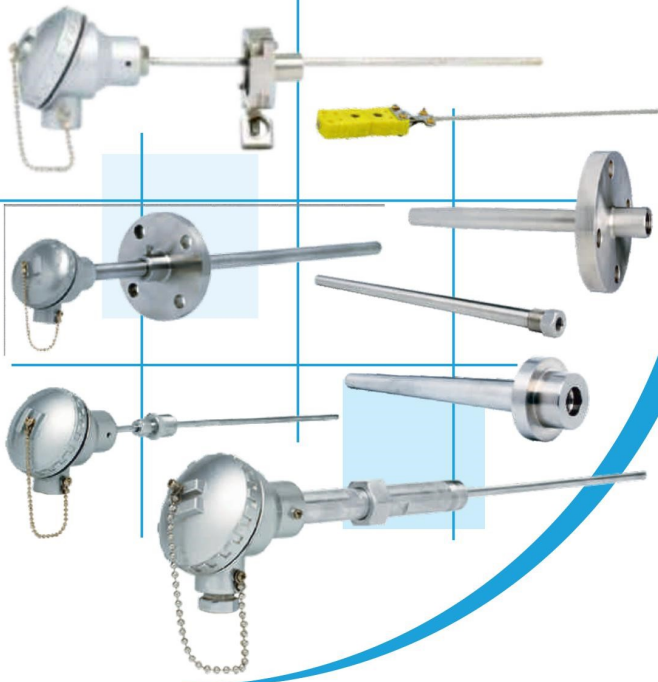

PRESSURE / DIFFERENTIAL PRESSURE GAUGE

VALVES, MANIFOLDS, FITTINGS & ACCESSORIES

DIAPHRAGM SEAL

...measuring with you.™

RTD, THERMOCOUPLE & THERMOWELL

PRESSURE SWITCH & LEVEL INSTRUMENTS

TEMPERATURE GAUGES SWITCHES