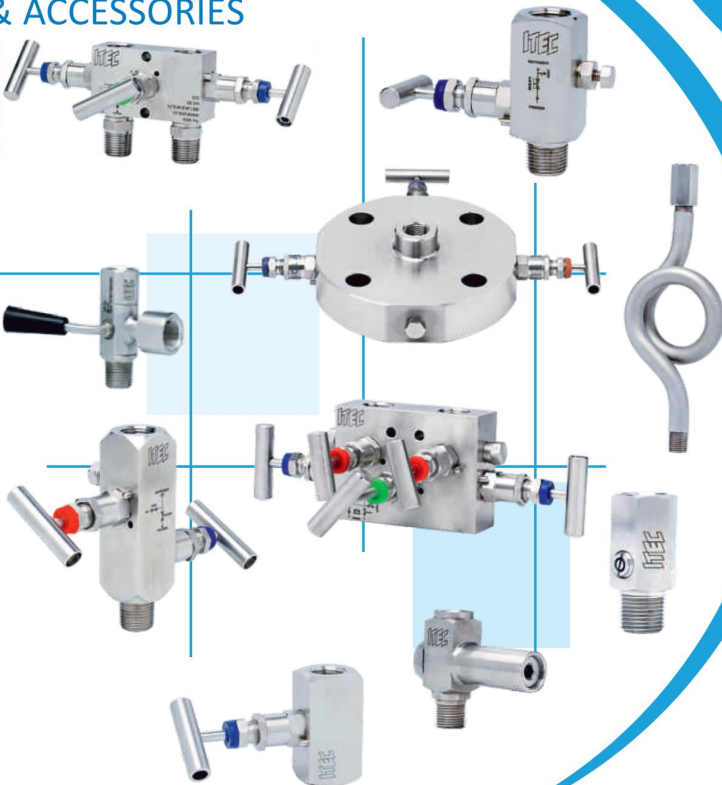

PRESSURE / DIFFERENTIAL PRESSURE GAUGE

VALVES, MANIFOLDS, FITTINGS & ACCESSORIES

DIAPHRAGM SEAL

...measuring with you.™

RTD, THERMOCOUPLE & THERMOWELL

PRESSURE SWITCH & LEVEL INSTRUMENTS

TEMPERATURE GAUGES SWITCHES