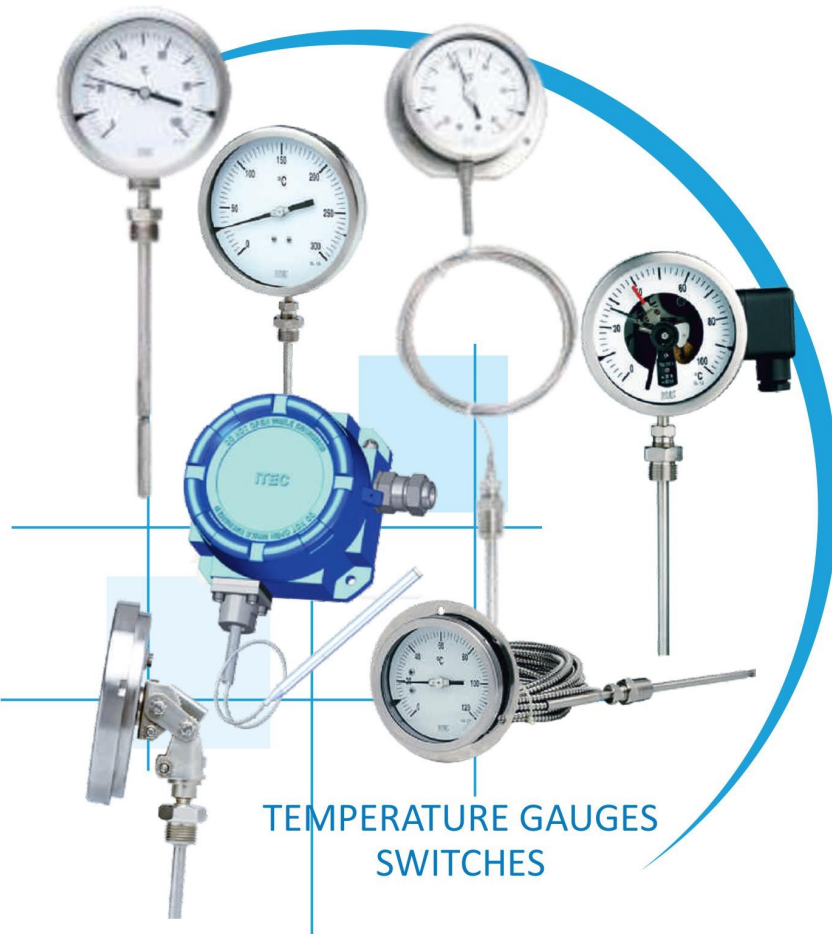

PRESSURE / DIFFERENTIAL PRESSURE GAUGE

VALVES, MANIFOLDS, FITTINGS & ACCESSORIES

DIAPHRAGM SEAL

...measuring with you.™

RTD, THERMOCOUPLE & THERMOWELL

PRESSURE SWITCH & LEVEL INSTRUMENTS

TEMPERATURE GAUGES SWITCHES