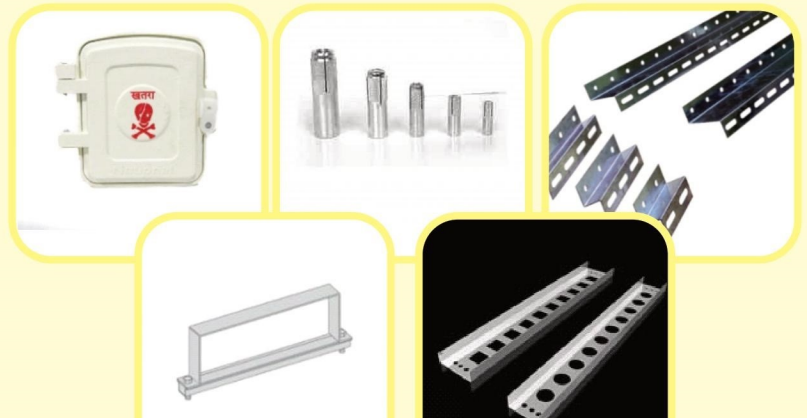

FLOOR BOXES & PLATES

SR.	SIZE	BOXES	PLATES
1	100X100X50mm	133	95
2	150X150X50mm	145	105
3	200X200X50mm	190	164
4	250X250X50mm	242	214
5	300X300X50mm	290	260
6	350X350X50mm	496	430
7	400X400X50mm	610	540
8	450X450X50mm	715	640

ALL OTHER SIZES, POWDER COATING, S.S BOXES & PLATES ARE AVAILABLE AGAINST ORDER.

FRP BOXES

SR.	SIZE	RATE	PKG.
1	100X100X50 mm	250	1Pcs.
2	125X150X100 mm	430	1Pcs.
3	175X250X100 mm	630	1Pcs.
4	200X250X100 mm	720	1Pcs.
5	300X200X125 mm	900	1Pcs.
6	SINGLE PHASE METER BOXES	890	1Pcs.
7	THREE PHASE METER BOXES	2760	1Pcs.

G.I. CLAMP

SR.	SIZE	RATE
1	50X50	35
2	75X50	45
3	100X50	52
4	150X50	62
5	200X50	70
6	250X50	78
7	300X50	87

G.I. CHANNELS

SR.	SIZE	RATE
1	Z 30X35X30X1.2mm	130
2	Z 30X35X30X1.5mm	160
3	Z 30X35X30X2mm	210
4	C 7X15X35X1.2mm	86
5	C 7X15X35X1.5mm	100
6	C 7X15X35X2mm	130

G.I. ROD

SR.	SIZE	RATE	PKG.
1	6mm	74	150pcs
2	8mm	104	85pcs
3	10mm	150	55pcs
4	12mm	240	36pcs

ACCESSORIES FOR ROD

SR.	ITEM	8mm	10mm
1	BULLET FASTNER	7.7	12
2	NUT	2.2	4.4
3	WASHER	1.5	2.2