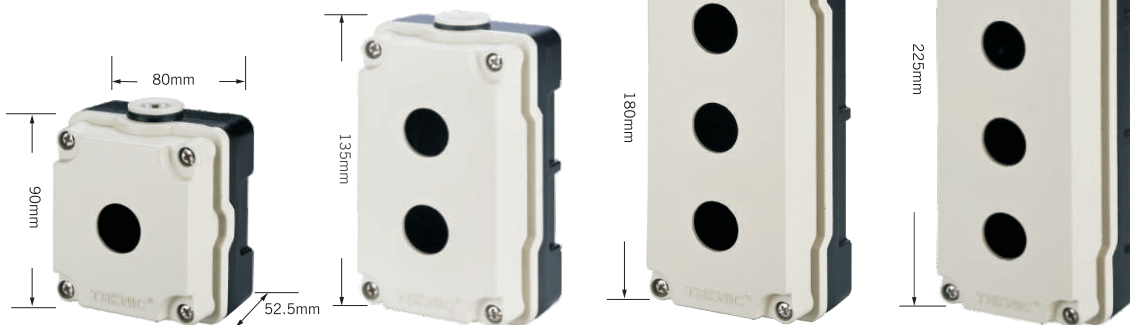

Degree of protection: IP 65, NEMA4X, 12
 Standards: IEC 60529, UL50
 Cable Entries: knock outs on plastic
 tapped holes on Aluminium

Colours:
 a) Plastic
 b) Aluminium

Yellow / Black, White / Black, Grey / Grey
 Yellow / Black, Grey / Black, Grey / Grey

Empty Enclosures ABS / Polycarbonate

Assembly of Actuators and Contact Elements

Non illuminated push buttons with 3 contact elements
 Illuminated push buttons with 2 contact elements

Empty Enclosures Aluminium (52mm depth)

Assembly of Actuators and Contact Elements

Non illuminated push buttons with 3 contact elements
 Illuminated push buttons with 2 contact elements

Empty Enclosures Aluminium (70mm depth)

Assembly of Actuators and Contact Elements

Non illuminated push buttons with 6 contact elements
 Illuminated push buttons with 4 contact elements

Specifications

Material of Enclosure	: Die - Cast Aluminium / Sheet Metal / Stainless Steel
Degree of Protection	: IP 65
Terminal provision with wiring	: As per customer's requirement
Fixing of cover to base of enclosure	: Hinge / Screws
Cable Entries	: Threaded
Canopies	: Available
Painting	: Epoxy-Powder Coating
Colour	: Optional
Contact Element	: Maximum 2 NO+2 NC
Sizes	
a) Cast Aluminium	: 110 x 110 mm, 140 x 180 mm, 180 x 200 mm, 200 x 200 mm & 250 x 250 mm
b) Sheet Steel / Stainless Steel	: As per customer requirement