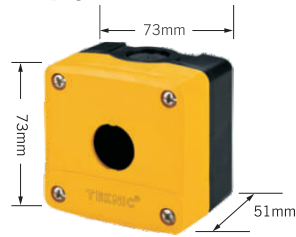

TEKNIC

ENCLOSURES & ENCLOSING SOLUTIONS

• Automation • Escalators / Elevators • Project Applications

Enclosures for Customer Assembly

These Enclosures are for assembly by the user and can be mounted with the metallic or plastic series push buttons (please refer to the relevant catalogues for the range)

Degree of protection: IP 65, NEMA4X, 12
 Standards: IEC 60529, UL50
 Cable Entries: knock outs on plastic
 tapped holes on Aluminium

Colours:
 a) Plastic
 b) Aluminium

Yellow / Black, White / Black, Grey / Grey
 Yellow / Black, Grey / Black, Grey / Grey

Empty Enclosures ABS / Polycarbonate

Assembly of Actuators and Contact Elements

Non illuminated push buttons with 3 contact elements
 Illuminated push buttons with 2 contact elements

Empty Enclosures Aluminium (52mm depth)

Non illuminated push buttons with 6 contact elements
 Illuminated push buttons with 4 contact elements

Specifications

Material of Enclosure	: Die - Cast Aluminium / Sheet Metal / Stainless Steel
Degree of Protection	: IP 65
Terminal provision with wiring	: As per customer's requirement
Fixing of cover to base of enclosure	: Hinge / Screws
Cable Entries	: Threaded
Canopies	: Available
Painting	: Epoxy-Powder Coating
Colour	: Optional
Contact Element	: Maximum 2 NO+2 NC
Sizes	
a) Cast Aluminium	: 110 x 110 mm, 140 x 180 mm, 180 x 200 mm, 200 x 200 mm & 250 x 250 mm
b) Sheet Steel / Stainless Steel	: As per customer requirement