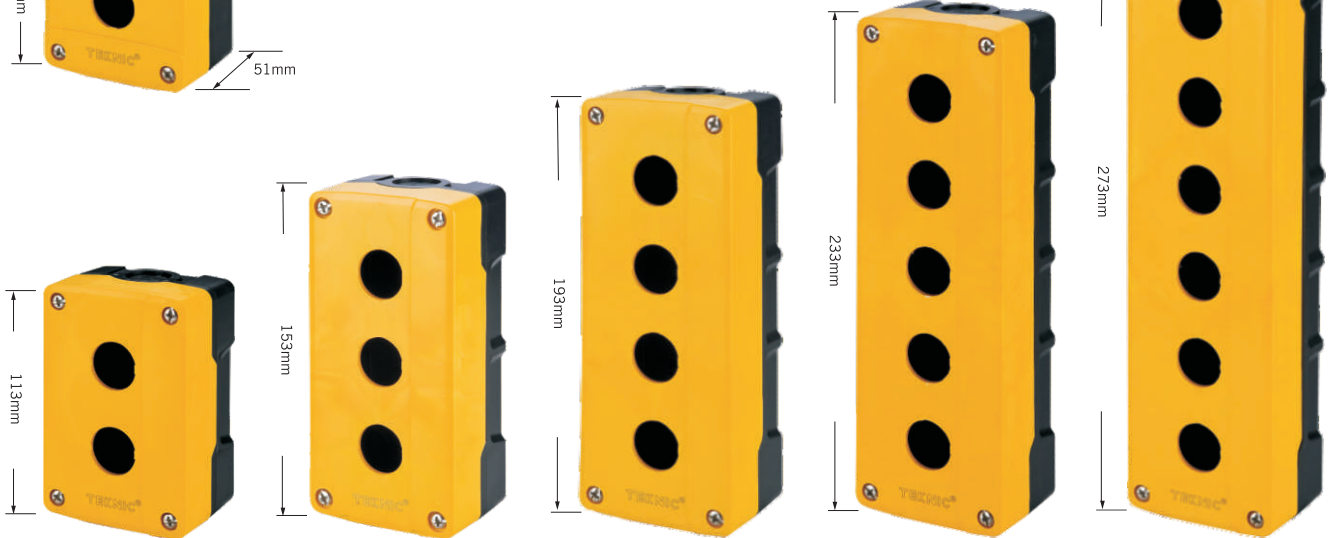

Degree of protection: IP 65, NEMA4X, 12
 Standards: IEC 60529, UL50
 Cable Entries: knock outs on plastic
 tapped holes on Aluminium

Colours:
 a) Plastic
 b) Aluminium

Yellow / Black, White / Black, Grey / Grey
 Yellow / Black, Grey / Black, Grey / Grey

Empty Enclosures ABS / Polycarbonate

Assembly of Actuators and Contact Elements

Non illuminated push buttons with 3 contact elements
 Illuminated push buttons with 2 contact elements

Empty Enclosures Aluminium (52mm depth)

Assembly of Actuators and Contact Elements

Non illuminated push buttons with 3 contact elements
 Illuminated push buttons with 2 contact elements

Empty Enclosures Aluminium (70mm depth)

Assembly of Actuators and Contact Elements

Non illuminated push buttons with 6 contact elements
 Illuminated push buttons with 4 contact elements

Specifications

Material of Enclosure	: Die - Cast Aluminium / Sheet Metal / Stainless Steel
Degree of Protection	: IP 65
Terminal provision with wiring	: As per customer's requirement
Fixing of cover to base of enclosure	: Hinge / Screws
Cable Entries	: Threaded
Canopies	: Available
Painting	: Epoxy-Powder Coating
Colour	: Optional
Contact Element	: Maximum 2 NO+2 NC
Sizes	
a) Cast Aluminium	: 110 x 110 mm, 140 x 180 mm, 180 x 200 mm, 200 x 200 mm & 250 x 250 mm
b) Sheet Steel / Stainless Steel	: As per customer requirement