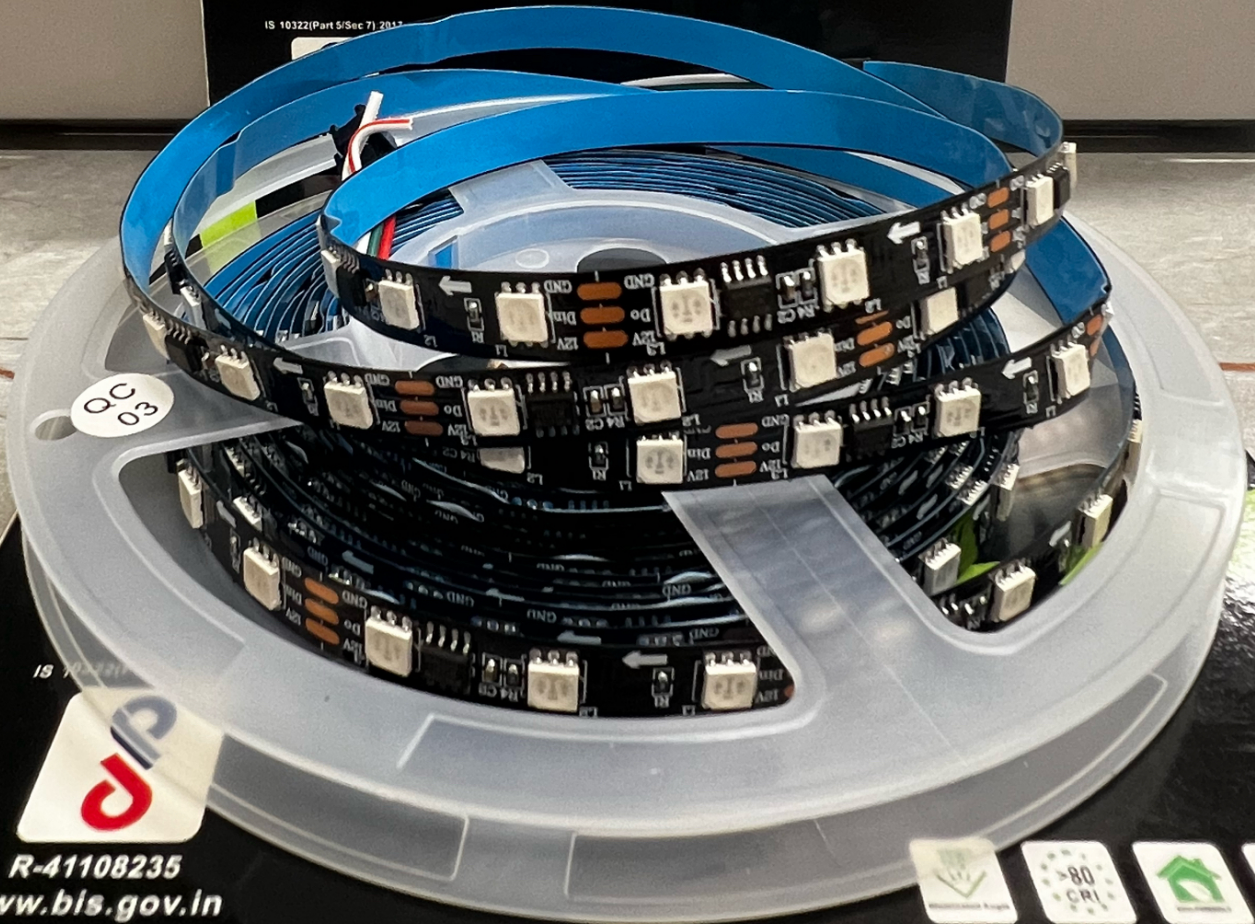

IS 10322(Part 5)Sec 71 2017